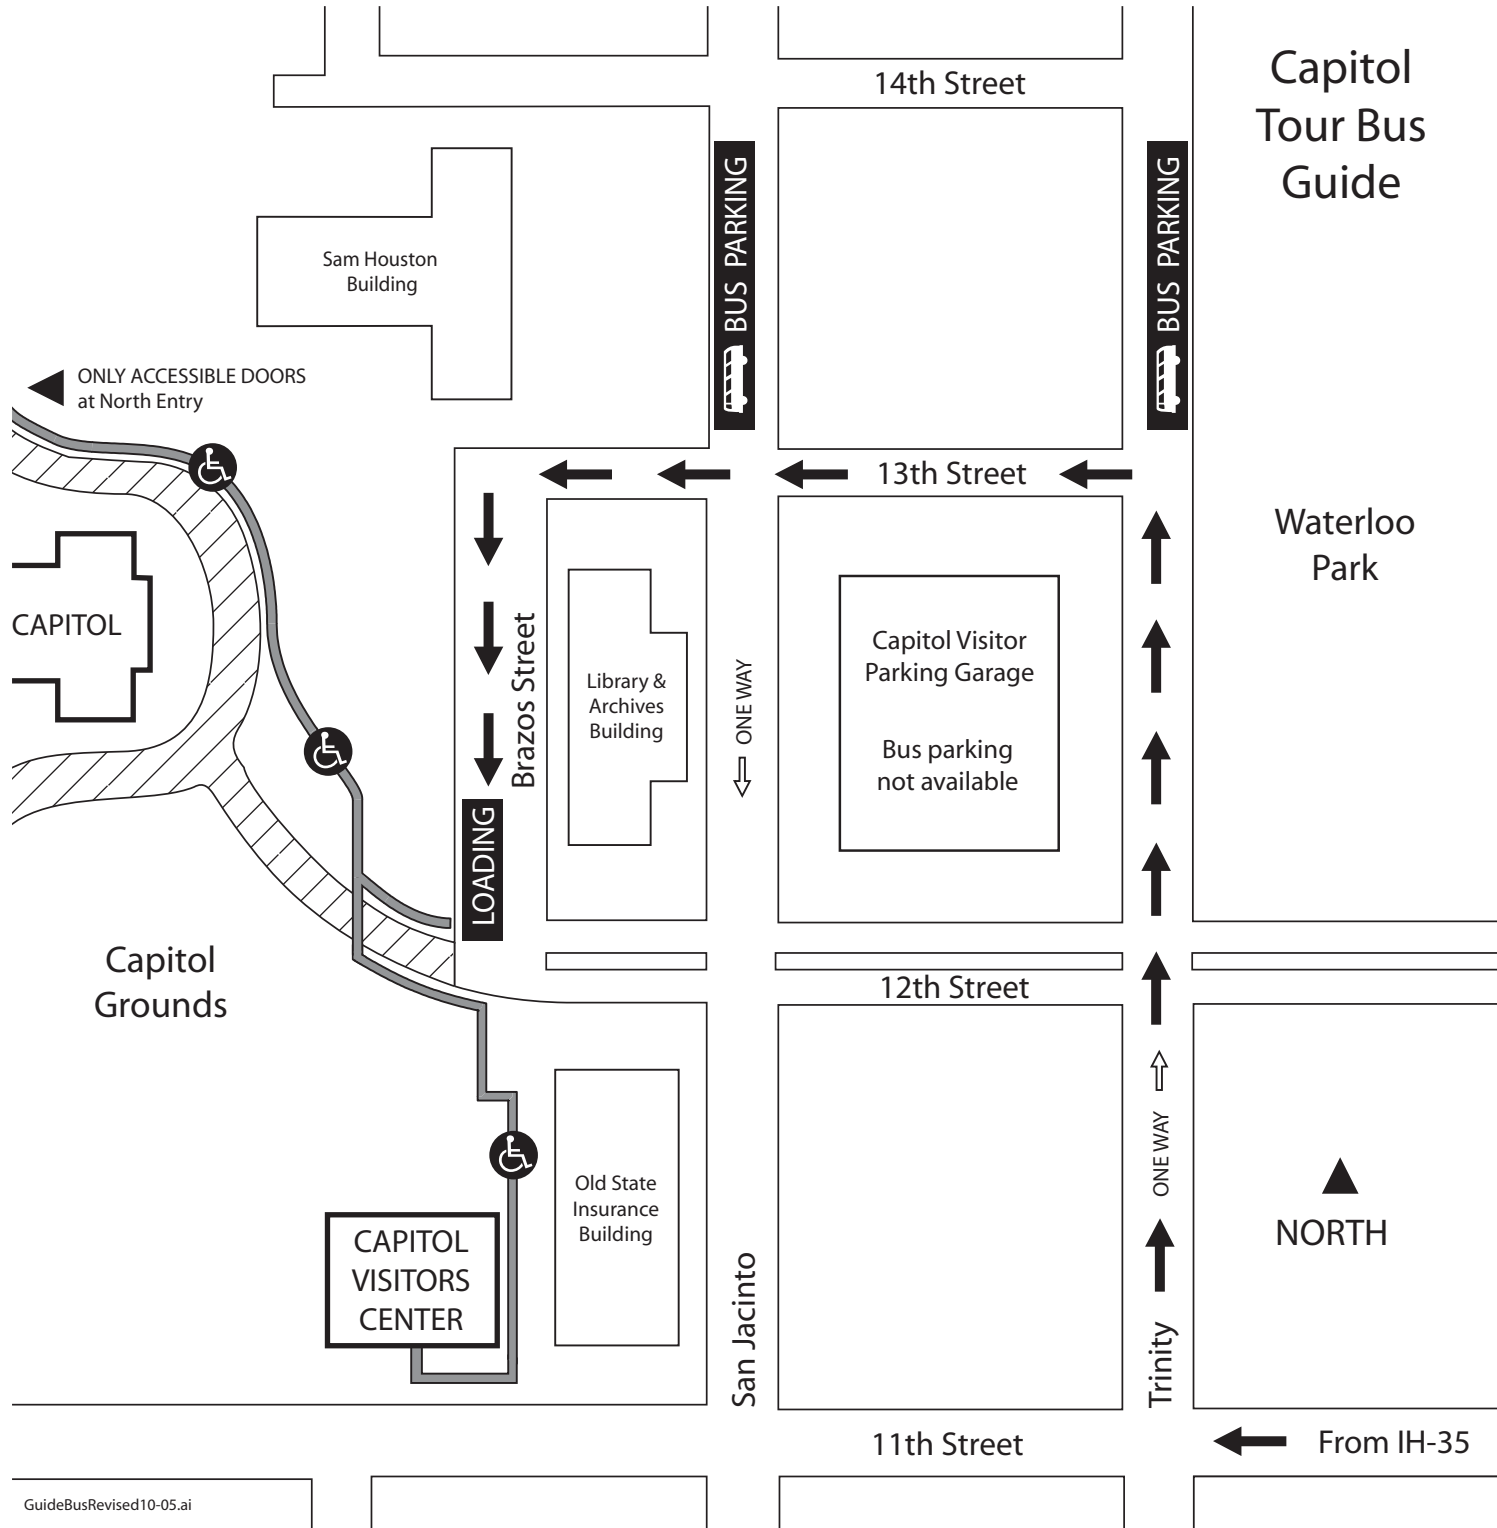

# Capitol Tour Bus Guide

GuideBusRevised10-05.ai

 ACCESSIBLE ROUTE 

 BUSES PROHIBITED ON CAPITOL DRIVES

**DIRECTIONS FROM IH-35 TO BUS LOADING ZONE:**

1. Take Exit 234C. Go 0.43 miles.
2. Turn west onto 11th Street. Go 0.32 miles.
3. Turn right onto Trinity Steet. Go 0.17 miles.
4. Turn left onto 13th Street. Go 0.11 miles.
5. Turn left onto Brazos Street. Proceed one block to the Bus Loading Zone.  
Loading is allowed here ONLY while close to the curb and not blocking traffic.

**BUS PARKING:**

1. After loading, turn left onto 12th Street. Go 2 blocks.
2. Turn left onto Trinity Steet. Bus parking is permitted along the east side of Trinity, between 12th and 15th.  
Limited bus parking is also permitted on the west side of San Jacinto, between 13th and 14th.