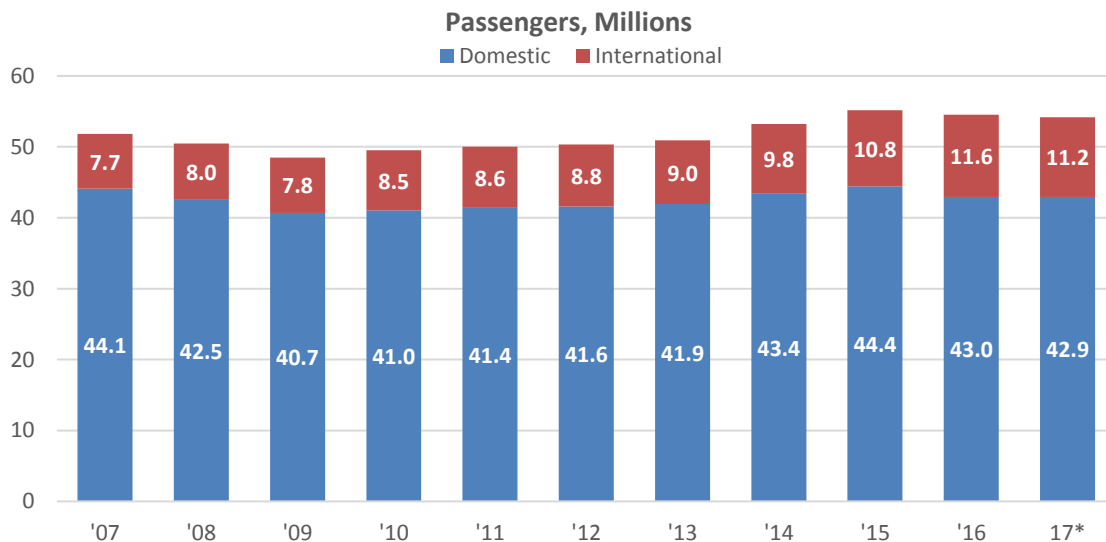

The Partnership sends updates for the six most important economic indicators each month. If you would like to opt-in to receive these updates, please click [here](#).

For the latest data, click [here](#).

October 9, 2017

The Houston Airport System (HAS) handled 54.2 million passengers in the 12 months ending August '17, down 1.8 percent from the 55.1 million handled during the same period in '16. International passenger volume totaled 11.2 million, down 2.6 percent from 11.5 million. Domestic volume totaled 42.9 million down 1.5 percent from 43.6 million.

HOUSTON AIRPORT SYSTEM TRAFFIC

Source: Houston Airport System

* 12 months ending August '17

The Houston Airport System has added significant international capacity over the past few years, with new service to Asia, Mexico, and Central America. Service to those markets is now “right-sizing” to meet current demand.

Houston continues to expand its overseas reach. Bahamas Air will initiate Houston-Nassau service in November, United will start Houston-Mazatlán service later this year and Houston-Sydney service in January '18.